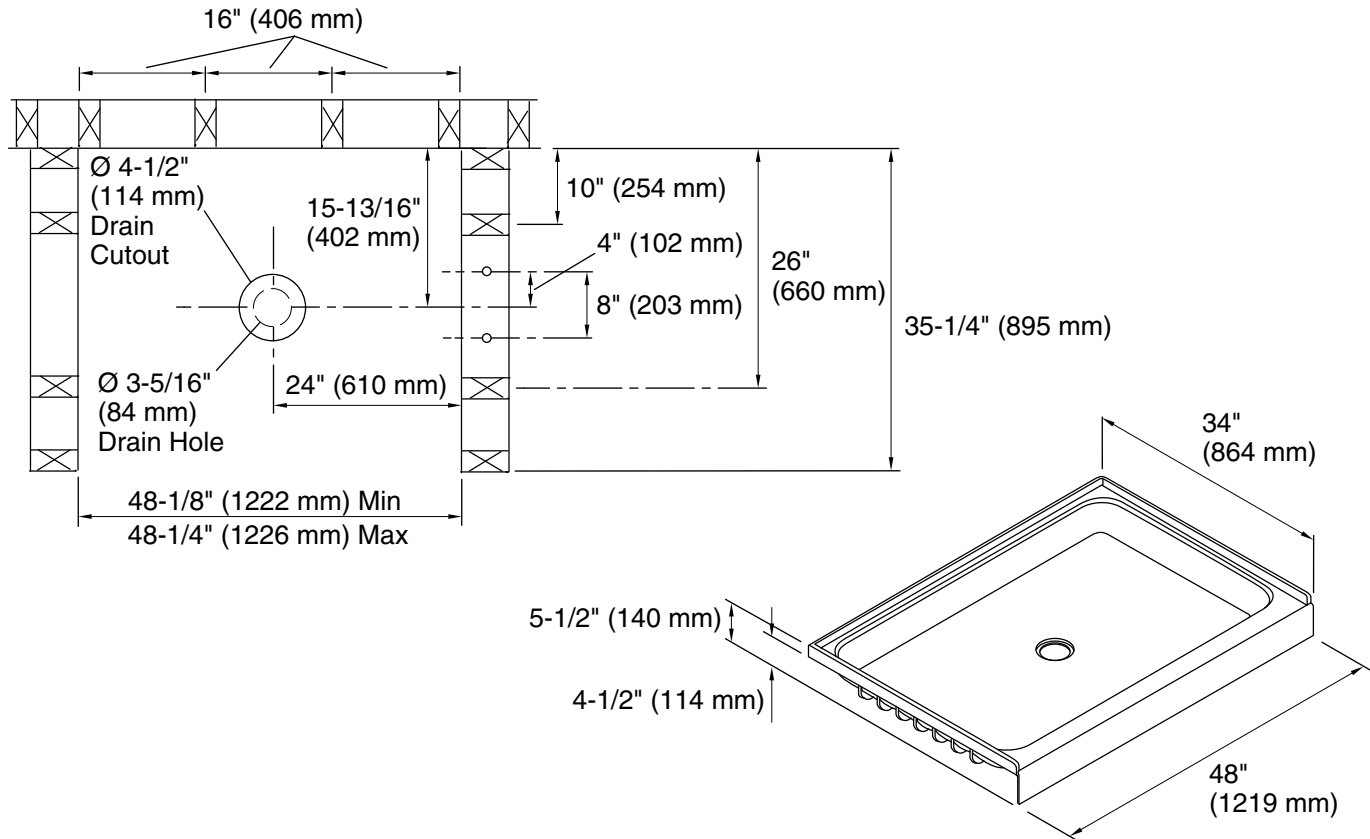

Ensemble™

48" x 34" shower base
72121100

Features

- 4-1/2" threshold.
- Durable high-gloss finish with molded-in textured floor.
- Center drain.
- Suitable for tile-down application.

Material

- Made from solid Vikrell® material for strength, durability, and lasting beauty.

See website for detailed warranty information.

Available Colors/Finishes

Color tiles intended for reference only.

Color	Code	Description
	0	White
	96	KOHLER Biscuit

Technical Information

All product dimensions are nominal.

Installation: Three-wall alcove

Drain location: Center

Notes

Install this product according to the installation instructions.

Studs should be positioned roughly as shown.

Double studding is recommended for pivot shower door installations.